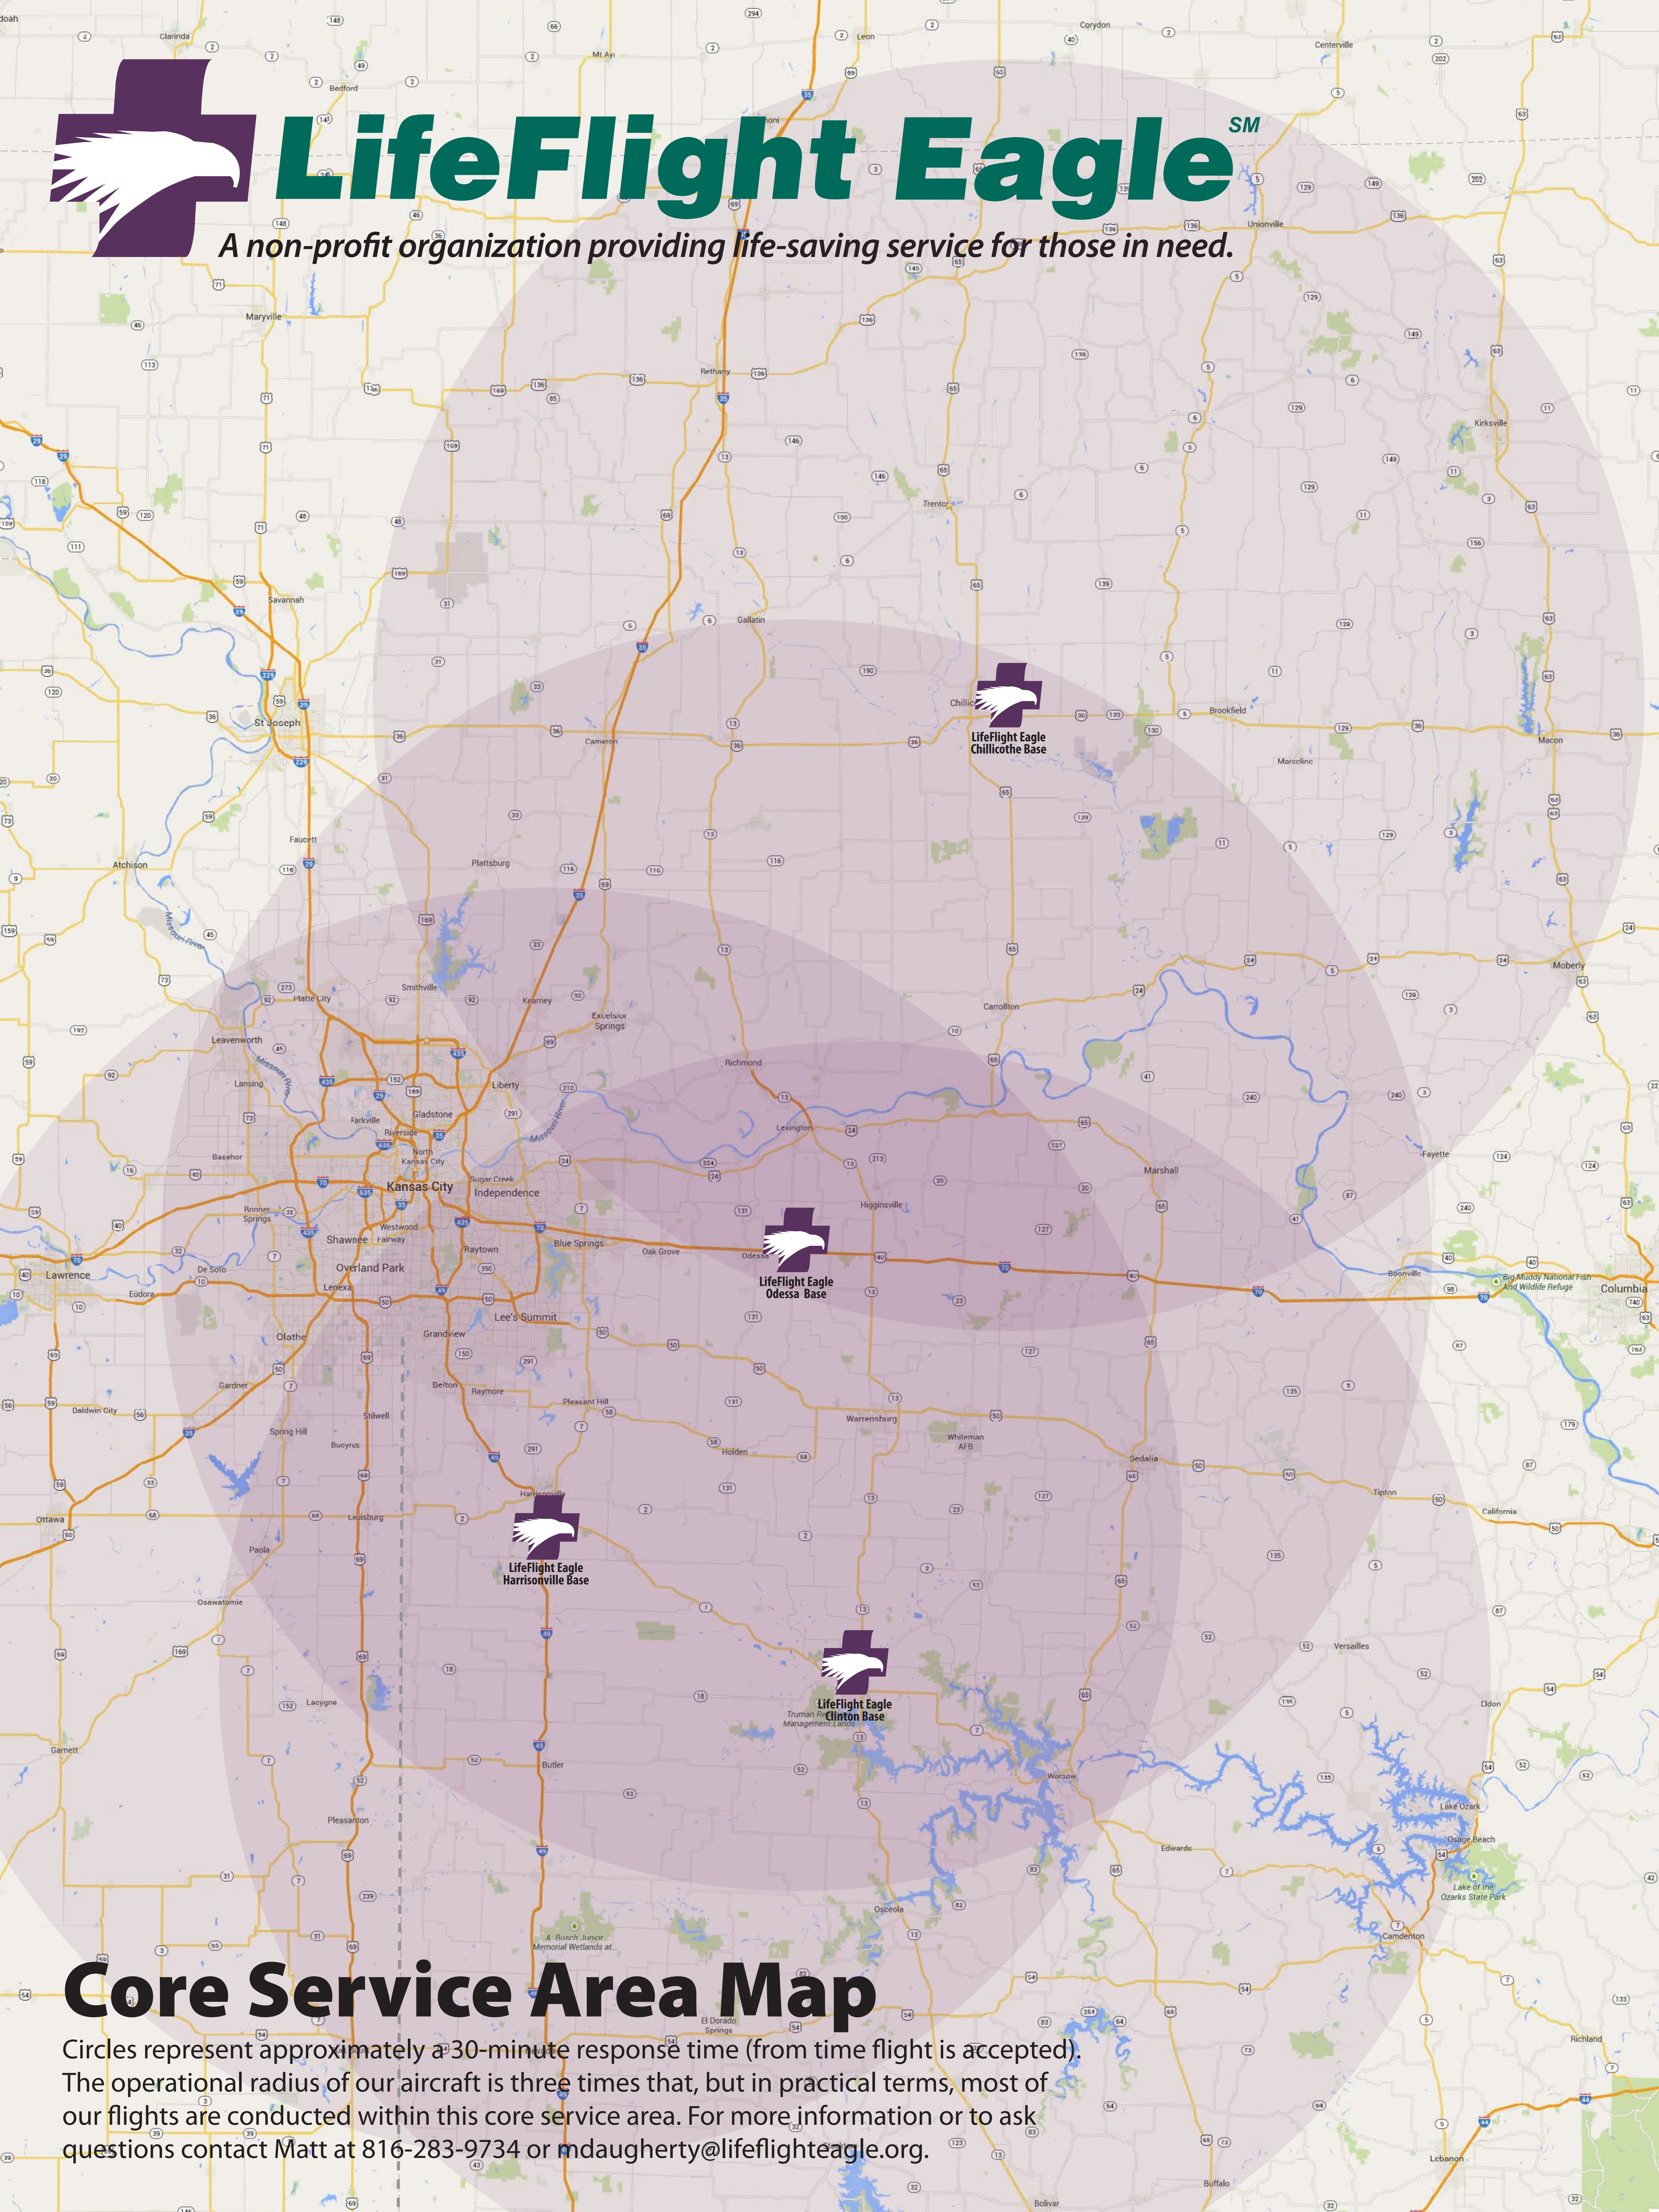

# LifeFlight Eagle<sup>SM</sup>

*A non-profit organization providing life-saving service for those in need.*

## Core Service Area Map

Circles represent approximately a 30-minute response time (from time flight is accepted). The operational radius of our aircraft is three times that, but in practical terms, most of our flights are conducted within this core service area. For more information or to ask questions contact Matt at 816-283-9734 or [mndaugherty@lifeflighteagle.org](mailto:mndaugherty@lifeflighteagle.org).